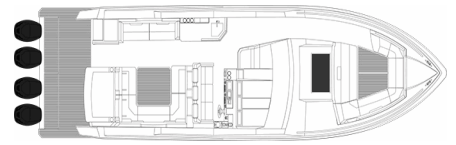

FORMULA

Authorized Formula Representative:

Formula Boats of Missouri
4810 Formula Dr
Osage Beach, MO 65065
573 302-8000
<http://www.formulaboatsmo.com>

430 SSC

STANDARD FEATURES

Exterior

- NMMA Yacht Certification (Pending) • Transferable 5-Year Formula Guard® Limited Protection Plan w/10-year Structural Warranty (USA only) • Ashland Maxguard™ LE gelcoat • Standard graphic in A, B or C w/Axalta™ Chroma Premier® basecoat & Imron® Elite clearcoat • FASTech hull w/foam-filled continuous molded structural grid • Chemically bonded & thru-bolted deck-to-hull joint • Heavy-duty PVC gunwale w/stainless insert • Concealed electric windlass w/digital chain counter, 200' chain, polished stainless anchor, yacht-design thru-hull stowage & freshwater anchor wash-down system • Remote-control searchlight • Stainless hardware & 316L welded rails • Stainless custom Formula logo-cast cleats (12), fuel fills, polished engine vent grilles, polished port lights w/screens (2) & oversized port lights (2) • Coupe top w/tinted, tempered windshield w/windshield wiper, port walk-thru door & sport coupe side wings w/side connectors & side vents, large, motorized coupe-top Taylor Made® glass sunroof w/ Poseidon retractable sunshades and soft panels, blue LED accent lighting, dual flagstaff w/flush mount LED spreader lights, American & Formula flags & white dual air horn • Rockford Fosgate® waterproof transom-mounted stereo control & two 6-1/2" JL Audio® blue LED lighted chrome-finished speakers • Cockpit blue LED lighting system • Woodgrain vinyl decking on swim platform • Integrated swim platform w/removable stainless swim ladder, retractable safety ladder & pull-up cleats • 120V/240V shorepower w/fail-safe galvanic isolator & 50-amp cord w/Glenninning motorized extend/retract & storage system w/remote control • Polished stainless shorepower & cable TV inlets, transom shower w/hot/cold controls and chrome-finished city water inlet

Cockpit