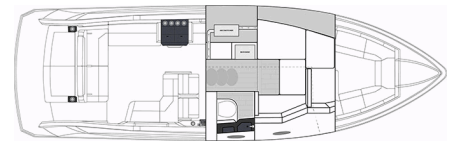

FORMULA

Authorized Formula Representative:

Formula Boats of Missouri
 4810 Formula Dr
 Osage Beach, MO 65065
 573 302-8000
<http://www.formulaboatsmo.com>

330 CBR

STANDARD FEATURES

Exterior

- NMMA Yacht Certification • Transferable 5-Year Formula Guard® Limited Protection Plan w/10-year Structural Warranty (USA only) • Ashland Maxguard™ LE gelcoat in White or Soft White • Imron® standard graphic in A, B or C • Pressure-treated Perma Panel™ structural hull matrix w/foam-filled hull cavities • Chemically bonded & thru-bolted deck-to-hull joint • Heavy-duty PVC gunwale w/stainless insert • Concealed fiberglass anchor locker • Stainless hardware & 316L welded rails • Stainless Formula logo-cast cleats (10), fuel fill, polished engine vent grilles & venting polished port lights w/screens (3) • Continuous tinted, tempered curved-glass windshield w/stainless top frame, offset walk-thru & windshield wiper • Concealed air horn • 316L stainless transom grabrail & tow rope mount • Clarion® waterproof transom-mounted stereo control & two 6 1/2" speakers w/polished stainless grilles • Transom trunk storage & two fenders • Integrated swim platform w/under mount stainless swim ladder, pop-up grab bar & pull-up cleats • Transom shower • Chrome-finished city water inlet