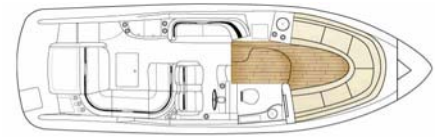

FORMULA

Authorized Formula Representative:

Formula Boats of Missouri
4810 Formula Dr
Osage Beach, MO 65065
573 302-8000
<http://www.formulaboatsmo.com>

350 SS

STANDARD FEATURES

Exterior

NMMA Yacht Certification • 10-year Structural Warranty • Transferable 5-Year Formula Guard® Limited Protection Plan • Iron® graphic A or B w/cockpit accent striping • Pressure-treated Perma Panel™ structural hull matrix • Foam-filled hull cavities • Chemically bonded & thru-bolted deck-to-hull joint • Heavy-duty PVC gunwale w/stainless steel insert • Concealed fiberglass anchor locker • Offshore bow rail • Stainless steel hardware & 316L stainless steel welded rails • Ten custom Formula logo-cast cleats • Stainless steel fuel fill w/integral vent • Polished stainless steel vent trim • Two polished Bomar® cabin venting hatches w/screens • Four polished stainless steel portlights w/screens • Nonskid foredeck center walkway • Continuous tinted, tempered curved-glass windshield w/stainless steel top frame & center walk-thru • Windshield wiper • Air horn • Kenwood® woodproof transom-mounted stereo remote control • Two transom-mounted 150W 6 1/2" marine-grade stereo speakers w/polished stainless steel grilles & separate tweeters • Starboard transom trunk storage & two fenders • Extended integrated swim platform w/concealed stainless steel swim ladder & pull-up cleats • Transom shower w/hot & cold controls • 120V shorepower w/fail-safe galvanic isolator & two 30-amp cords • Polished stainless steel shorepower, cable TV & telephone hookups • Chromed city water inlet

Cockpit