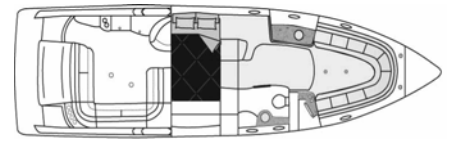

FORMULA

Authorized Formula Representative:

Nelems Marine, Inc.
13239 Highway 78
Jasper, AL 35501
205 221-3072

370 SS

STANDARD FEATURES

Exterior

NMMA Yacht Certification • Transferable 5-Year Formula Guard Limited Protection Plan • Imron® Standard graphic & cockpit accent striping • FAS3TECH® hull • Foam-filled continuous molded fiberglass structural grid • Chemically bonded & thru-bolted deck-to-hull joint • Heavy-duty PVC gunwale w/stainless steel insert • Concealed electric windshield w/chain counter, 150' chain, & polished stainless steel anchor • Stainless steel hardware & 316L stainless steel welded rails • Stainless steel fuel fills w/integral vents • Four Bomar® cabin venting hatches w/screens • Six polished stainless steel port lights w/screens • Nonskid foredeck center walkway • Tinted, tempered curved-glass windshield w/center walk-thru and polished stainless steel frame • Windshield wipers • Radar arch w/mast light • Polished air horn • Transom-mounted stereo remote control • Extended integrated swim platform w/concealed 316L stainless steel swim ladder & pull-up cleats • Transom shower w/hot & cold controls • Molded fiberglass transom trunk w/pneumatic lifts, fender rack & four fenders, line storage & integrated table & cushion storage • 120V shorepower w/galvanic isolator & monitor, two 30-amp cords • Polished stainless steel shorepower & cable TV & telephone hookups, & polished chromed city water inlet