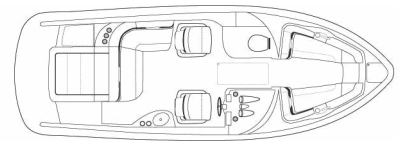

Authorized Formula Representative:

Grand Lake Boat Sales
196 Private Road #138
Eucha, OK 74342
918 435-4199
<http://www.grandlakeboatsales.com>

240 BR

STANDARD FEATURES

Exterior

- NMMA/CE Certification • Transferable 5-Year Formula Guard® Limited Protection Plan w/10-year Structural Warranty (USA only) • Ashland Maxguard™ LE gelcoat in White or Soft White • Imron® standard graphic in A, B or C • Pressure-treated Perma Panel™ structural hull matrix w/foam-filled hull cavities • Chemically bonded & thru-bolted deck-to-hull joint • Heavy-duty PVC gunwale w/stainless insert • Concealed fiberglass anchor locker • Stainless hardware & 316L welded rails • Stainless Formula logo-cast cleats (6), fuel fill & polished engine grilles • Tinted, tempered curved-glass windshield w/polished stainless top frame & center walk-thru • Electric horn • 316L transom grab rail w/tow eye • Clarion® waterproof transom-mounted stereo control • Starboard transom trunk storage • Integrated swim platform w/concealed stainless swim ladder & swim platform boarding rail

Cockpit

- Continuous molded cockpit liner • Molded fiberglass dash in Charcoal or Mocha w/high-gloss black and dark wood-grain finish panels, digital depth sounder, illuminated waterproof accessory rocker switches w/E-T-A® circuit breakers, Livorsi® illuminated instrumentation domed w/chrome bezels, auxiliary 12V outlet, smartphone dash pocket, iPod™/MP3 port & tilt wheel in leather wrapped stainless • Side-mount shift/throttle control w/trim switch • Safety ignition tether • Clarion AM/FM/CD stereo, iPod/USB port & iPod/MP3 port, waterproof dash-mounted control, four 6 1/2" speakers w/polished stainless grilles, smartphone dash pocket & auxiliary 12V outlet • 15 polished stainless drink holders • Cockpit/swim platform blue/white LED?courtesy lights • Fire extinguisher • Weather-resistant cockpit seating featuring PreFixx® coating, Tenara® element-resistant thread, DriFast® foam & StarLite® XL synthetic marine panel construction • Modular bow seating w/removable seat bottom • Double-wide convertible helm seat w/articulating seat bottom • Portside convertible lounge seat w/trash container below • U-shaped lounge seating w/molded-in cooler below • Expanded aft-facing sun lounge w/storage below – converts to full-length sunpad • Starboard gear storage locker • Battery on/off switch • In-floor ski & wakeboard storage

Cabin

- Continuous molded liner • Concealed, one-piece locking door • Side panel storage counter • Portable head unit • Light Cherry or Baltic Birch woodgrain-finish flooring • Carbon monoxide detector

Engine