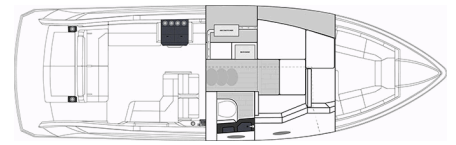

FORMULA

Authorized Formula Representative:

Formula Boats of Missouri
4810 Formula Dr
Osage Beach, MO 65065
573 302-8000
<http://www.formulaboatsmo.com>

330 CBR

STANDARD FEATURES

Exterior

- NMMA Yacht Certification • Transferable 5-Year Formula Guard® Limited Protection Plan w/10-year Structural Warranty (USA only)• Ashland Maxguard™ LE gelcoat• Standard graphic in A, B or C w/Axalta™ Chroma Premier® basecoat & Imron® Elite clearcoat• Pressure-treated Perma Panel™ structural hull matrix w/foam-filled hull cavities • Chemically bonded & thru-bolted deck-to-hull joint • Heavy-duty PVC gunwale w/stainless insert • Concealed fiberglass anchor locker• Stainless hardware & 316L welded rails• Stainless Formula logo-cast cleats (10), fuel fill, polished engine vent grilles & venting polished port lights w/screens (3) • Continuous tinted, tempered curved-glass windshield w/stainless top frame, offset walk-thru & windshield wiper• Concealed air horn • 316L stainless transom grabrail & tow rope mount• Clarion® waterproof transom-mounted stereo control & two 6-1/2" speakers w/polished stainless grilles• Transom trunk storage & two fenders• Integrated swim platform w/under mount stainless swim ladder, pop-up grab bar & pull-up cleats (Woodgrain vinyl decking with outboard configuration)• Transom shower• Chrome-finished city water inlet

Cockpit